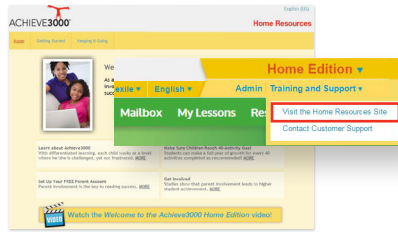

▶ Additional Resources for Using Achieve3000 at Home

The Home Resources Site includes even more parent resources to help your child get the right start with Achieve3000 – and to keep the momentum going. **Available in 20 languages.**

Keeping Your Child Motivated

In Achieve3000's exclusive **Career Center**, your child can select their dream job, find the required reading level (also known as a Lexile score) for that career, and stay encouraged to work toward their goal.