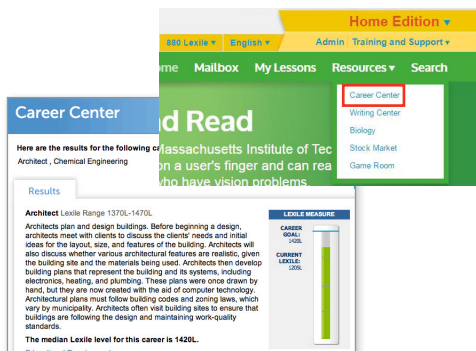

▶ Additional Resources for Using Achieve3000 at Home

The Home Resources Site includes even more parent resources to help your child get the right start with Achieve3000 – and to keep the momentum going. **Available in 20 languages.**

Keeping Your Child Motivated

In Achieve3000's exclusive **Career Center**, your child can select their dream job, find the required reading level (also known as a Lexile score) for that career, and stay encouraged to work toward their goal.