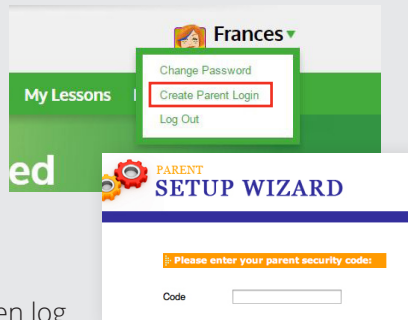

▶ Getting Started with the Home Edition

With the Home Edition, you can encourage reading and writing at home or on the go! Here's how you can get started and be a part of what your child is doing at school.

Set Up Your Home Edition Account

Your child's teacher will send you a letter with your child's username, password, and a security code. You can also call **877-235-2525** for this information.

1. Go to **portal.achieve3000.com** and sign in with your child's username and password.
2. Click the arrow next to your child's name at the top of the screen; then click Create Parent Login.
3. Enter your security code and answer a few questions.
4. The system will display your username and password.
5. Record your login information.
6. Log out of your child's account; then log back in again using your new credentials at **portal.achieve3000.com** to start using the Home Edition.