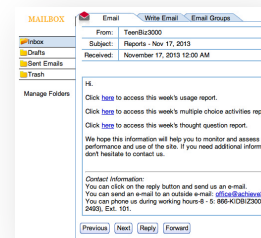

▶ Getting Started with the Home Edition

With the Home Edition, you can encourage reading and writing at home or on the go! Here's how you can get started and be a part of what your child is doing at school.

Set Up Your Home Edition Account

Your child's teacher will send you a letter with your child's username, password, and a security code. You can also call **877-235-2525** for this information.

1. Go to **portal.achieve3000.com** and sign in with your child's username and password.
2. Click the arrow next to your child's name at the top of the screen; then click Create Parent Login.
3. Enter your security code and answer a few questions.
4. The system will display your username and password.
5. Record your login information.
6. Log out of your child's account; then log back in again using your new credentials at **portal.achieve3000.com** to start using the Home Edition.

2X the expected reading gains with Achieve3000

Lexile growth related to frequency of program use, 2014-2015

▶ Using the Home Edition

Use the Home Edition to get engaged in your child's learning. With only a few clicks, you can access the tools you need to support and monitor your child's progress with Achieve3000.

Click **My Lessons** to view the lessons your child is working on

Click **Lexile** to view lessons at various reading levels

Click to change the language setting

Click here to see Lesson Progress, Activities, Thought Questions, and more

Click **Mailbox** for easy access to weekly reports on your child's program usage and performance scores

Click **Search** to find additional Achieve3000 content your child might be interested; searchable by keyword or category