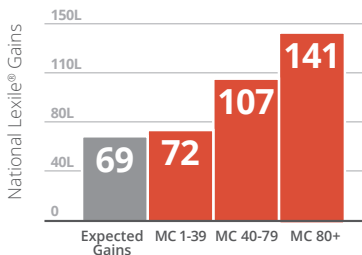

2X the expected reading gains with Achieve3000

Lexile growth related to frequency of program use, 2014-2015

▶ Using the Home Edition

Use the Home Edition to get engaged in your child's learning. With only a few clicks, you can access the tools you need to support and monitor your child's progress with Achieve3000.